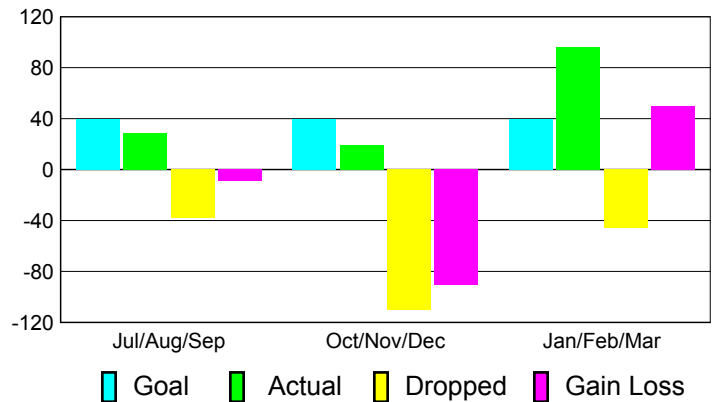

Membership Results 2010-2011

Goal, New, Dropped, Gain/Loss

Comparison of Membership Gain/Loss

Current Year Compared to the Previous Year