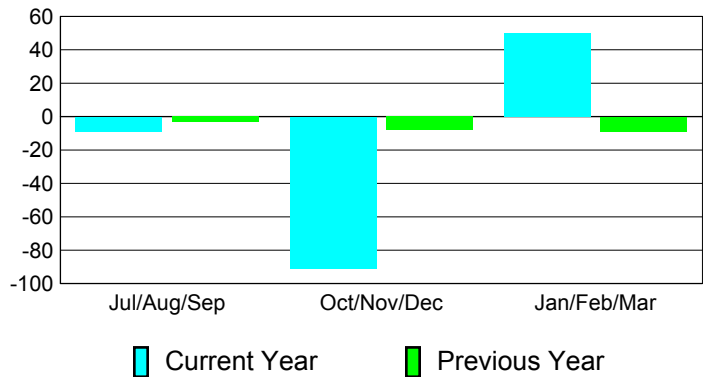

Membership Results
2010-2011

Membership
2009-2010

Month	Net Memb Goal	Actual New Memb	Actual Dropped Memb	Gain/Loss of Memb	Gain/Loss of Memb
Jul/Aug/Sep	40	29	-38	-9	-3
Oct/Nov/Dec	40	19	-110	-91	-8
Jan/Feb/Mar	40	96	-46	50	-9
Totals	120	144	-194	-50	-20

Membership Results 2010-2011

Goal, New, Dropped, Gain/Loss

Comparison of Membership Gain/Loss

Current Year Compared to the Previous Year

Gender Comparison 2010-2011

Jul/Aug/Sep

Oct/Nov/Dec

Jan/Feb/Mar