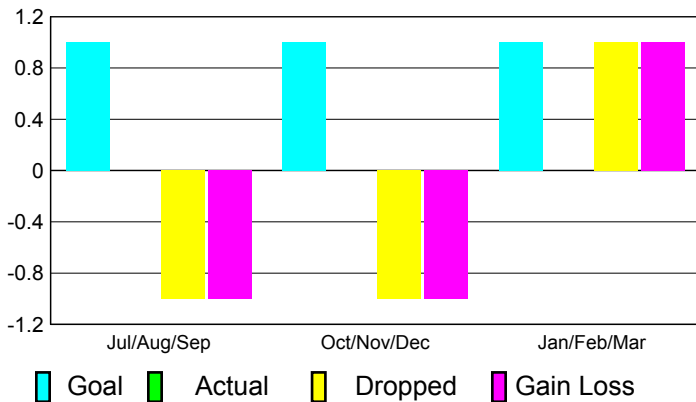

2010-2011 GMT Reports for District (or Undistricted) **District 2 X2**

GMT: **JOHN 'JACK' R FERGUSON**

Location: **TEXAS**

GMT CA: **1**

CLUBS

Club Results
2010-2011

Clubs
2009-2010

Month	New Club Goal	Actual New Clubs	Actual Dropped Clubs	Gain/Loss of Clubs	Gain/Loss of Clubs
Jul/Aug/Sep	1	0	-1	-1	0
Oct/Nov/Dec	1	0	-1	-1	0
Jan/Feb/Mar	1	0	1	1	0
Totals	3	0	-1	-1	0

Club Results 2010-2011

Goal, New, Dropped, Gain/Loss

Comparison of Club Gain/Loss

Current Year Compared to the Previous Year

YTD Status Quo Clubs 2010-2011

Status Quo Clubs Compared to Status Quo Members

MEMBERSHIP