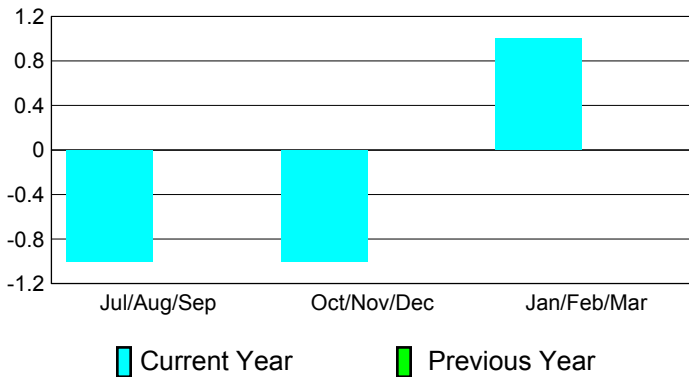

2010-2011 GMT Reports for District (or Undistricted) **District 2 X2**

GMT: **JOHN 'JACK' R FERGUSON**

Location: **TEXAS**

GMT CA: **1**

CLUBS

Club Results
2010-2011

Clubs
2009-2010

Month	New Club Goal	Actual New Clubs	Actual Dropped Clubs	Gain/Loss of Clubs	Gain/Loss of Clubs
Jul/Aug/Sep	1	0	-1	-1	0
Oct/Nov/Dec	1	0	-1	-1	0
Jan/Feb/Mar	1	0	1	1	0
Totals	3	0	-1	-1	0

Club Results 2010-2011

Goal, New, Dropped, Gain/Loss

Comparison of Club Gain/Loss

Current Year Compared to the Previous Year

YTD Status Quo Clubs 2010-2011

Status Quo Clubs Compared to Status Quo Members

MEMBERSHIP